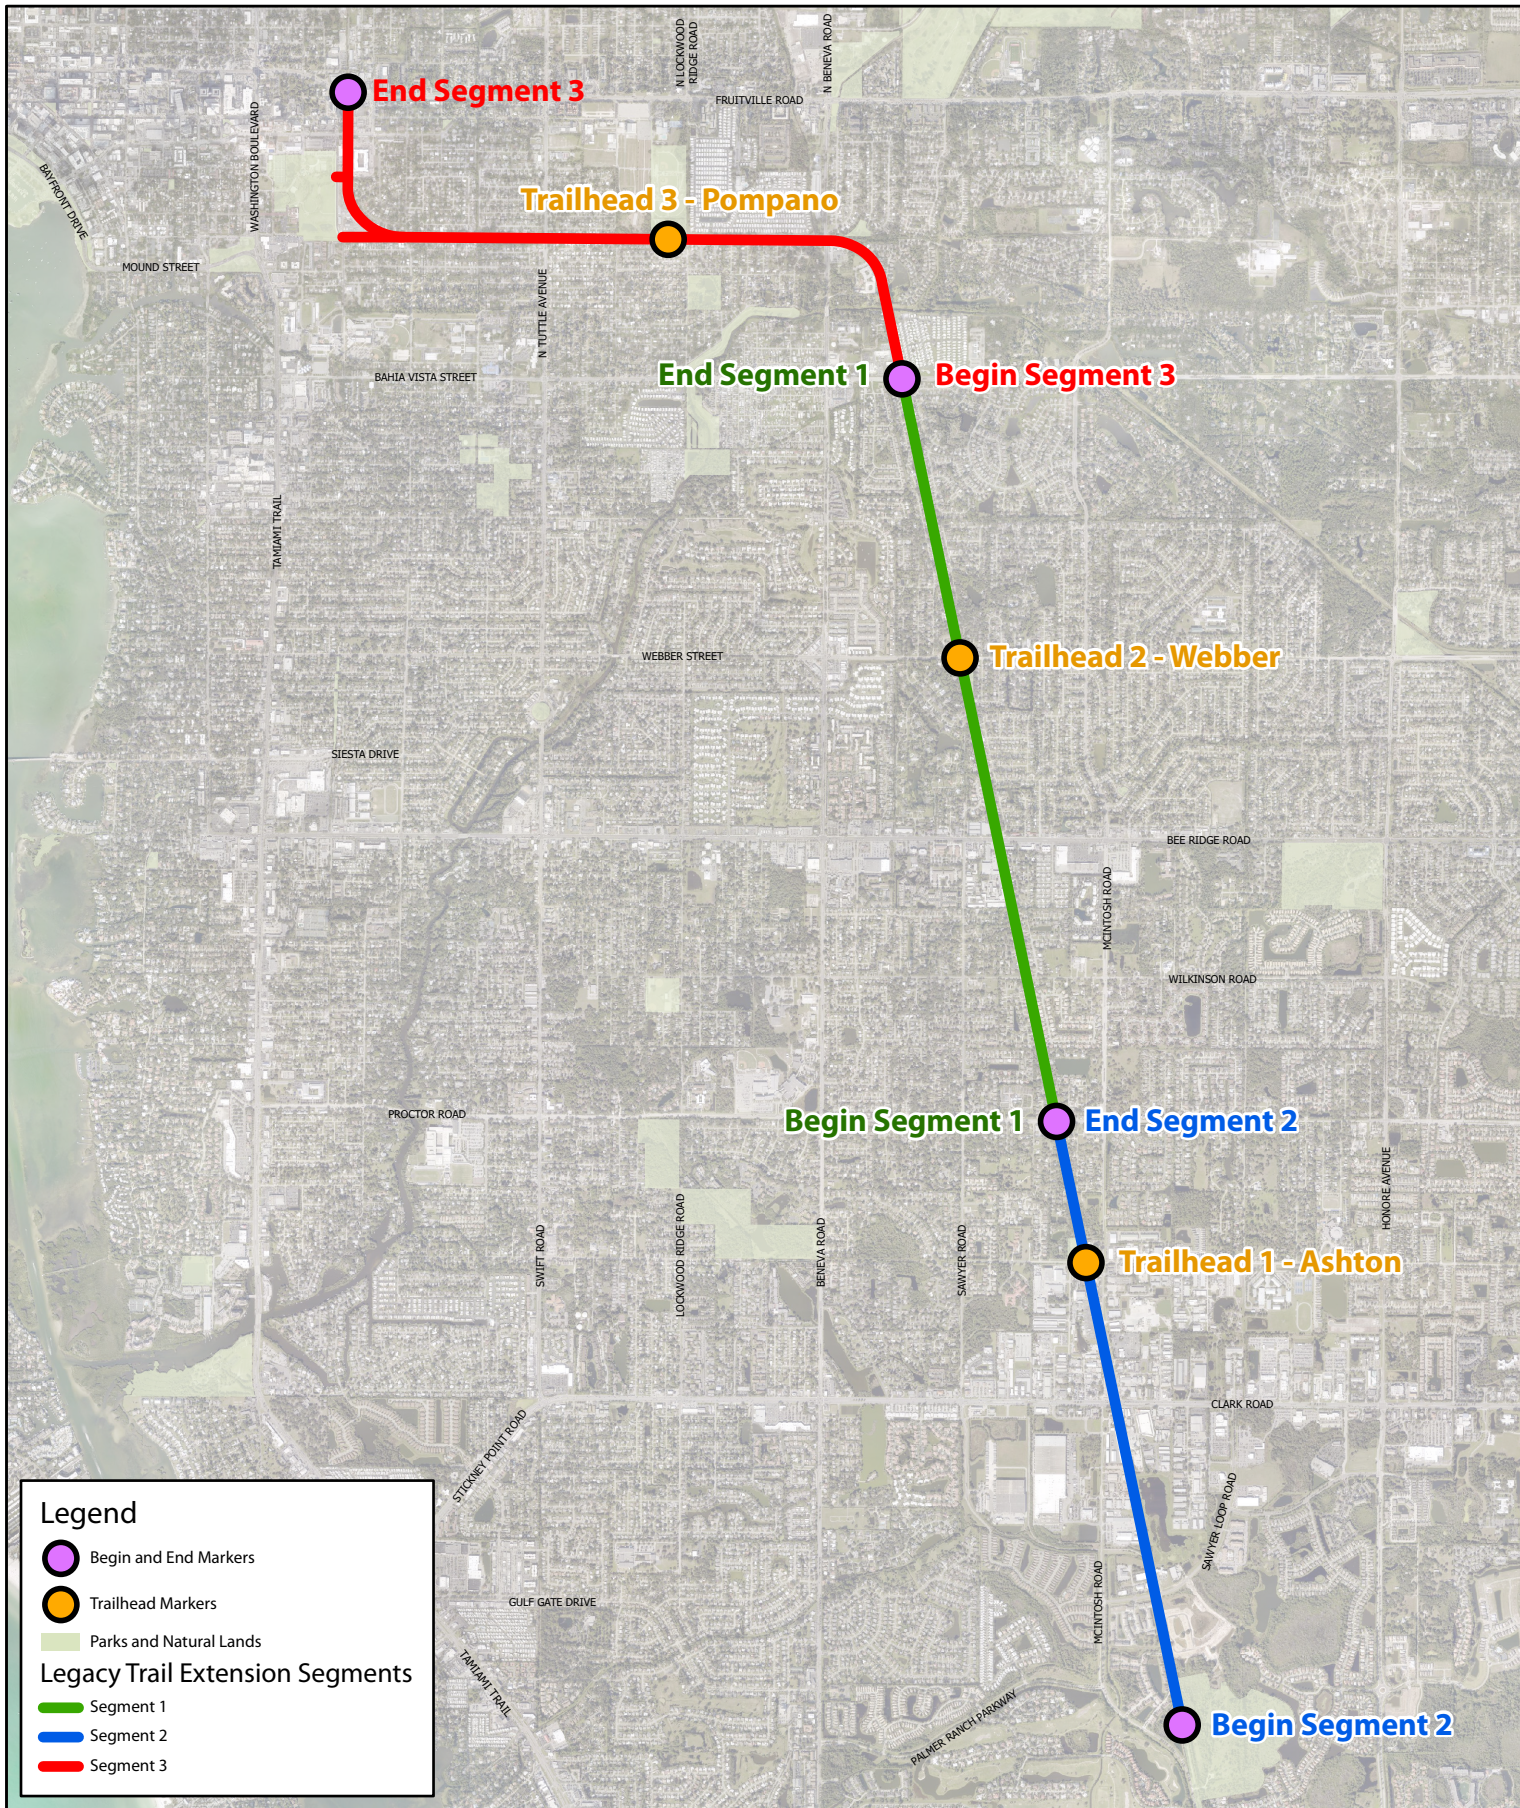

The Legacy Trail Extension

Legend

- Begin and End Markers
- Trailhead Markers
- Parks and Natural Lands

Legacy Trail Extension Segments

- Segment 1
- Segment 2
- Segment 3

Map published using ArcGIS 10.x by jfrench on Thursday, February 11, 2021

This map is produced from Sarasota County GIS, and is representative information only. The County does not warranty, guarantee, or assume any responsibility for geographic information completeness and/or accuracy. This map should not be used as guide for navigation. Copyright © SCGIS 2021

Path: N:\Environmental\Natural Resources\KimberBereiter\Legacy Trail\andExtension_Ticket1008014.aprx