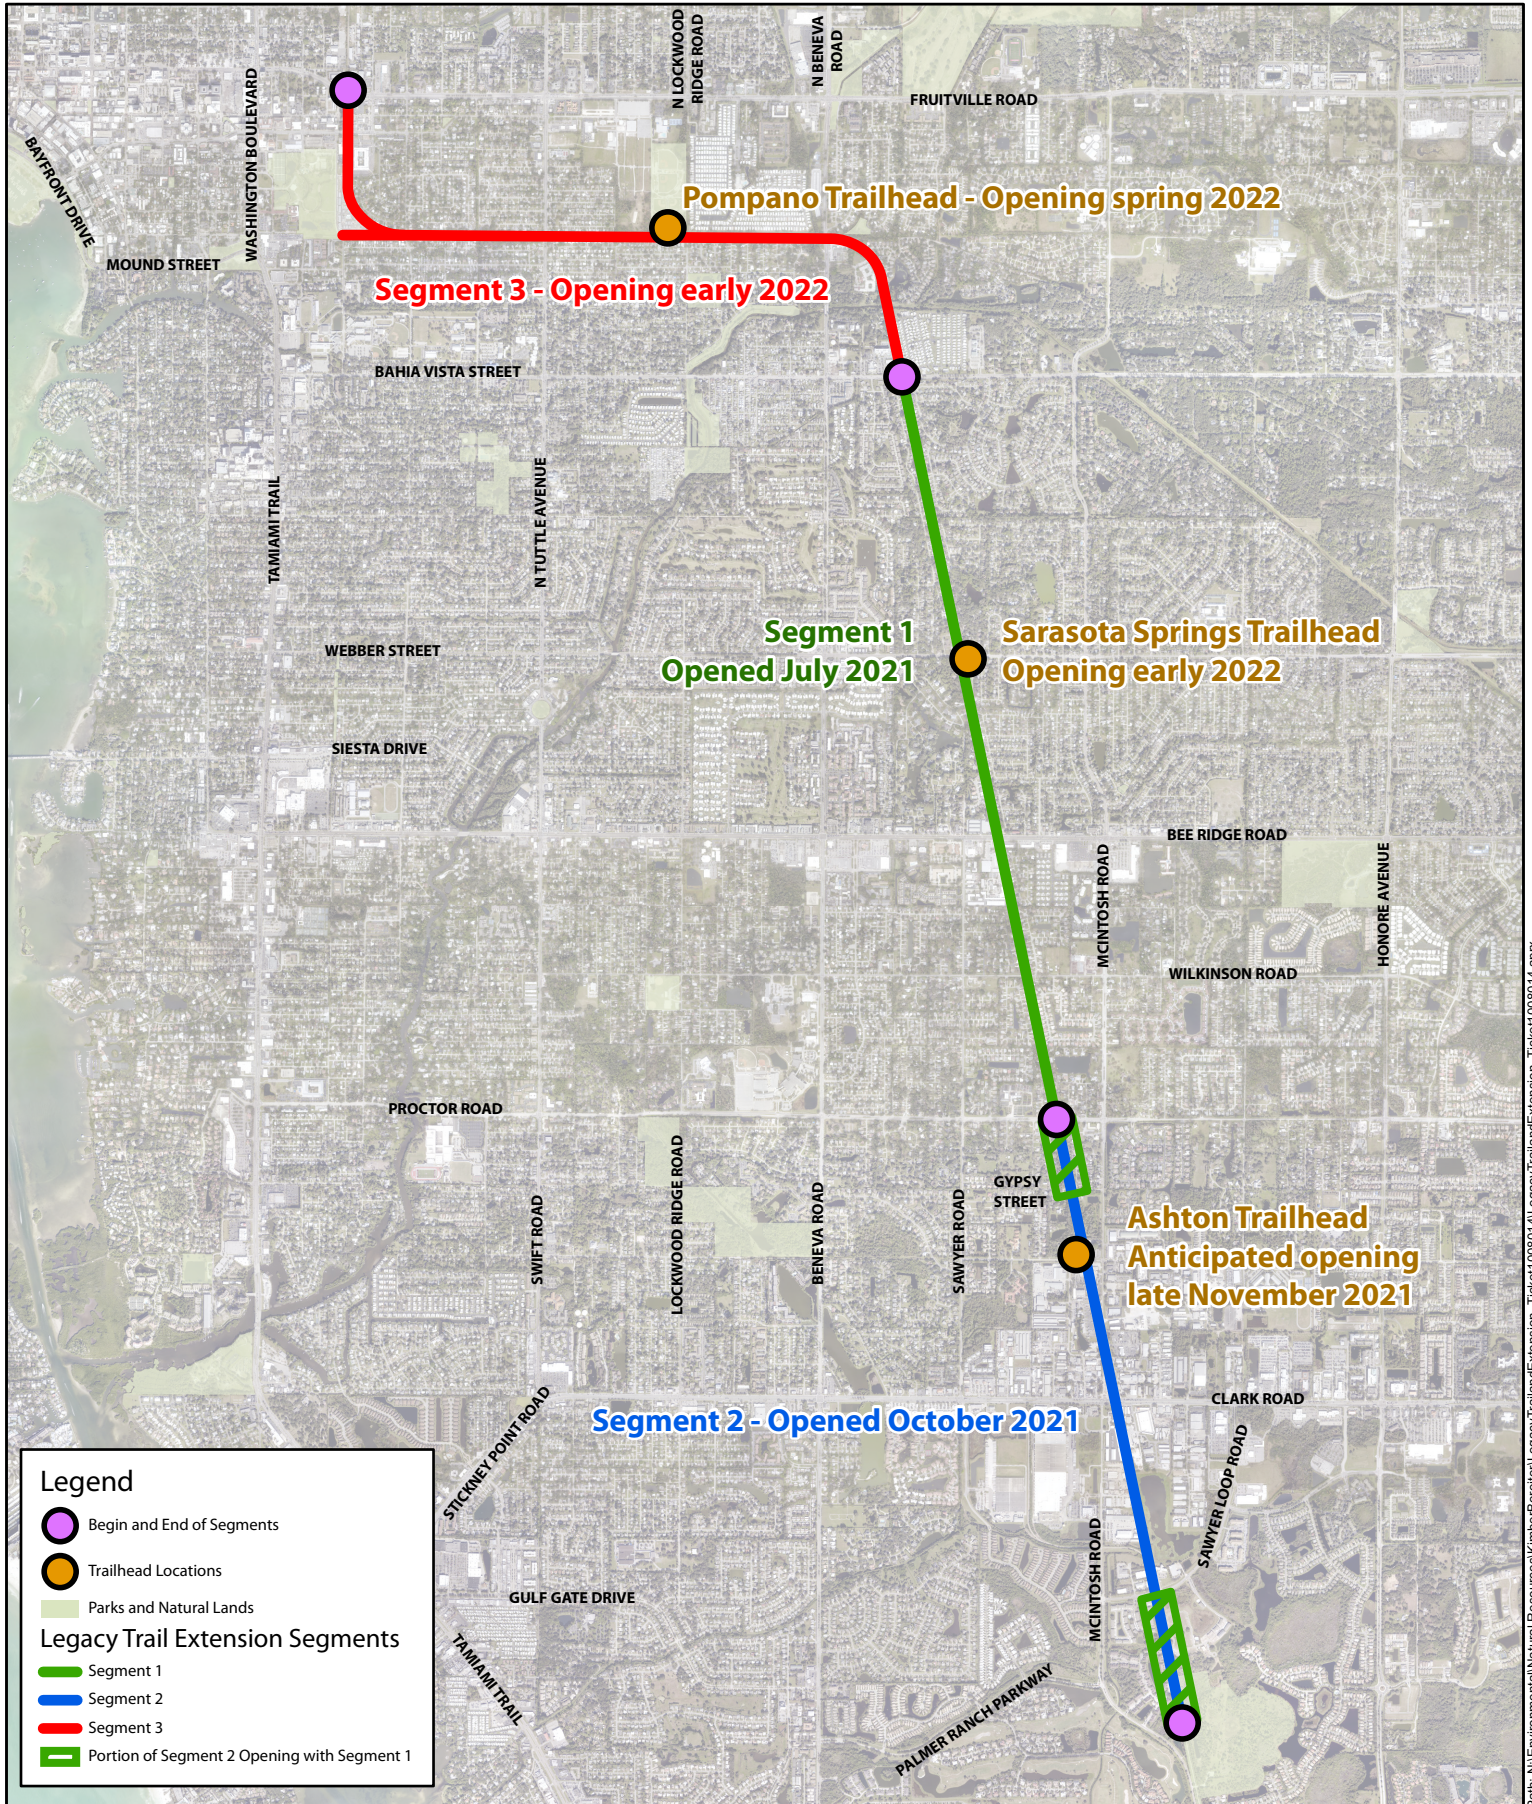

The Legacy Trail Northern Extension

Legend

- Begin and End of Segments
- Trailhead Locations
- Parks and Natural Lands

Legacy Trail Extension Segments

- Segment 1
- Segment 2
- Segment 3
- Portion of Segment 2 Opening with Segment 1

Aerial Imagery Provided by Pictometry International:
 Sarasota County, FL
 December 2020 - March 2021
 3" Resolution
 N.A.D. 1983 HARN State Plane Florida West FIPS 0902
 (U.S. Survey Feet)
 WKID: 2882

Path: N:\Environmental\Natural Resources\KimberBereiter\Legacy Trail\andExtension_Ticket1008014.aprx