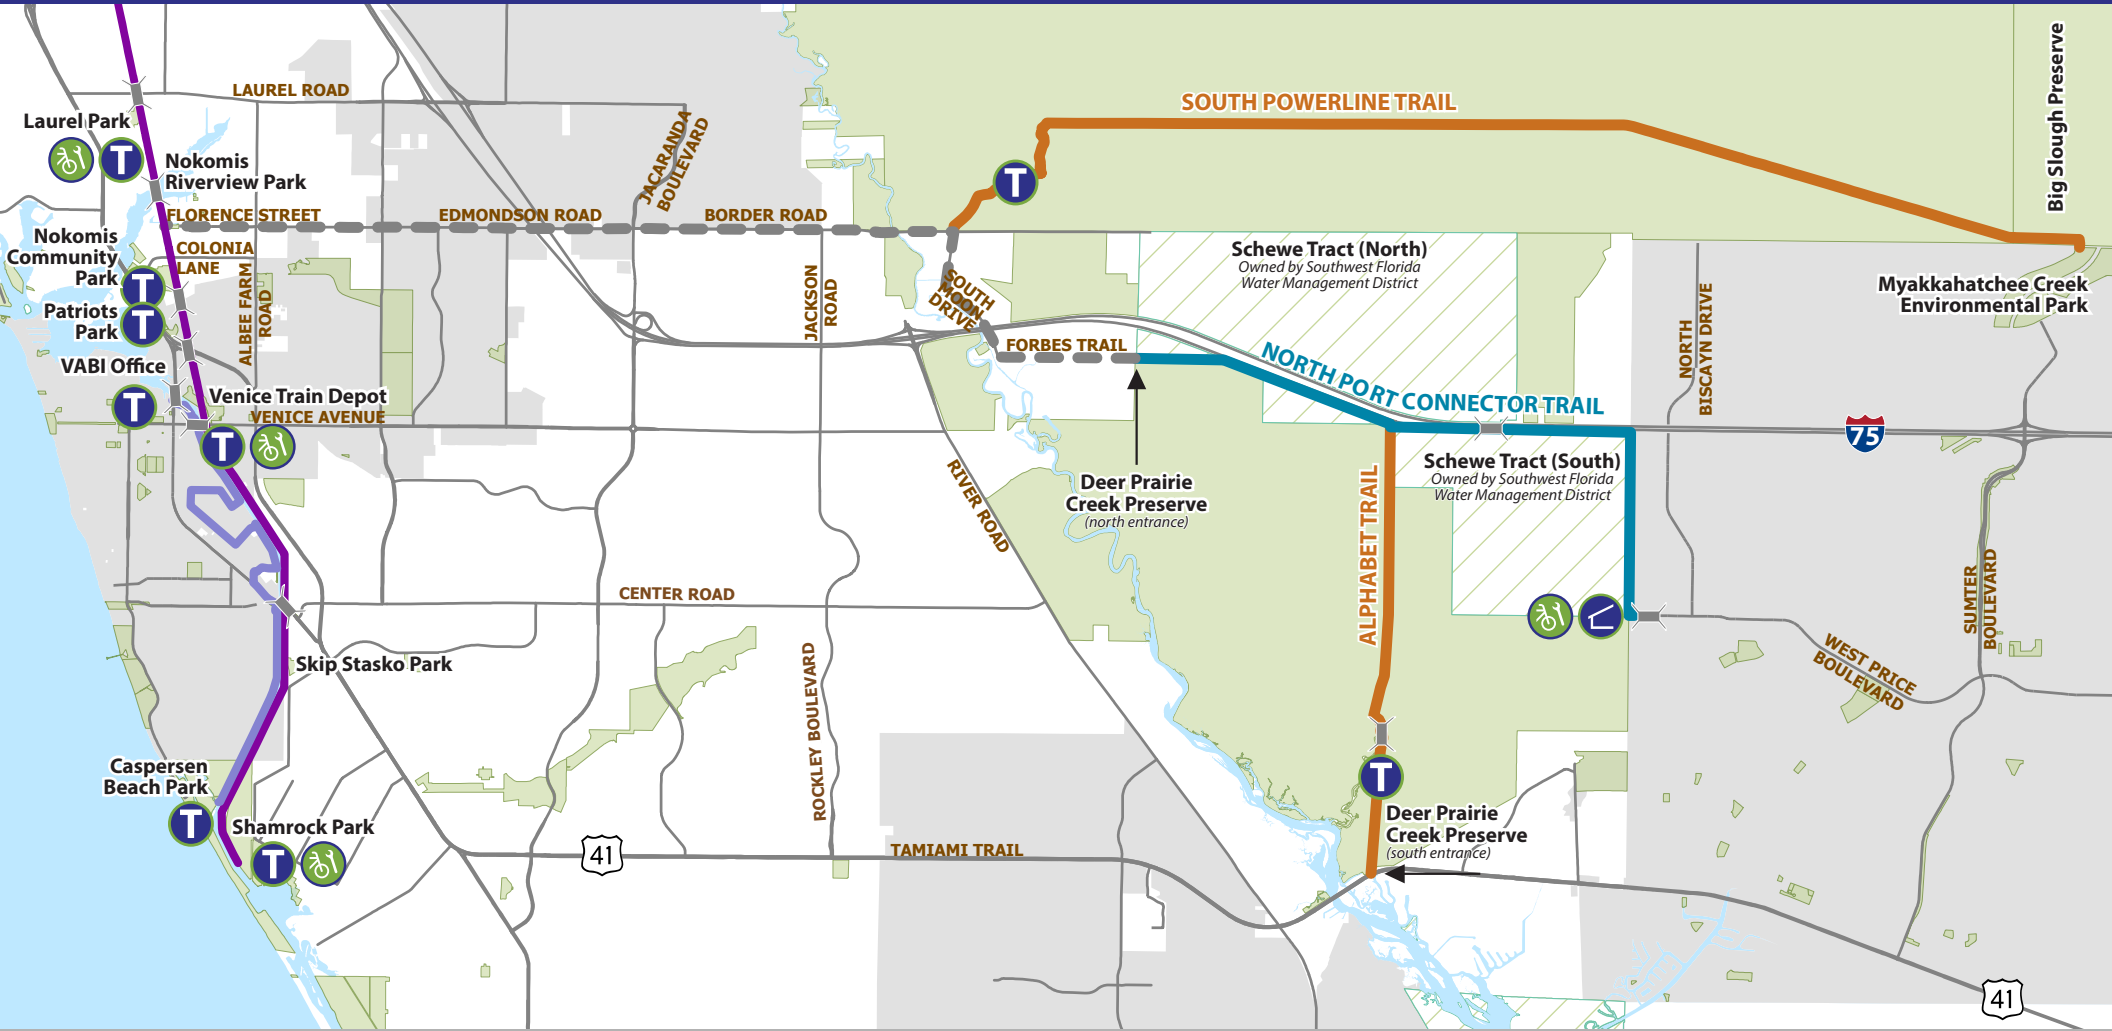

North Port Connectors

CONNECTING TO  **the LEGACY trail**

HOURS: 6 A.M. TO SUNSET

 The Legacy Trail

 Venetian Waterway Park

 Trailhead
(Restrooms available)

 Trail - Paved

 Trail - Unpaved

 Surface Road Route
to North Port
Connections

 Stop Station

 Bike Repair Station

 Bridge

 Parks

 State Lands

 Sarasota County

 Municipalities

0 1 Mile

Sarasota County
scgov.net | call 311

Sarasota County prohibits discrimination in all services, programs and activities. View the complete policy at scgov.net (keywords ADA compliance). This map is produced from Sarasota County GIS, and is representative information only. This county does not warranty, guarantee or assume any responsibility for geographic information completeness and/or accuracy. This map should not be used as a guide for navigation. Copyright © SCGIS 2022.